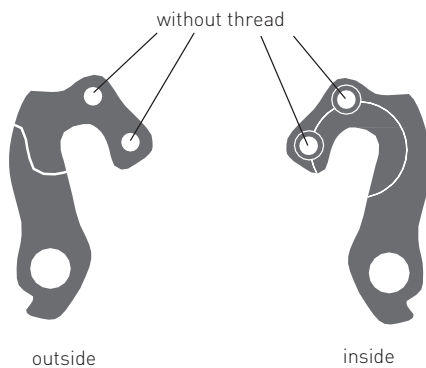

Item-No.: EZ1621
Hanger GRH-18bl (black)

Item-No.: FRSC0054
Screw 2x
M4 x 8mm T20 black

fit for:

- AMR Alu* '10
- AMR Lector '10
- MISS AMR '10

partially fit for:

- AMR Alu* '11
- AMR Lector '11
- MISS AMR '11
- RT Actinum '11
- RT Lector '11
- HTX Lector '11