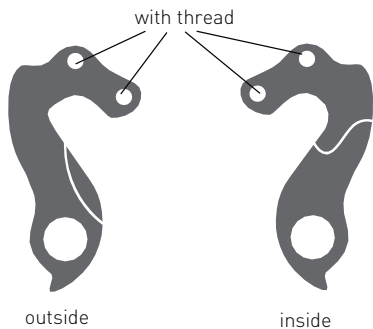

Item-No.: EZ1956
Hanger GRH-22 bl (black)

Item-No.: FRSC0054
Screw 2x
M4 x 8mm T20 black

1. **fit for:**
2. SPEEDLINE Lector '12, '13, '14