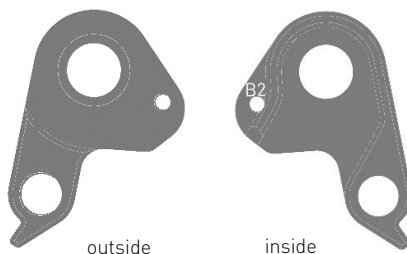

HANGER OVERVIEW 2017

Hanger only for Shimano Direct Mount

Item-No.: FRHG0001
Hanger GHM11-001

- fit for:**
- LECTOR UC 29 (9, 10, WC) '17
 - LECTOR UC X 29 (X8) '17

Item-No.: FRSC0026
Screw CGR16-026
M3 x 21mm

Hanger for SRAM & Shimano Standard

Item-No.: FRHG0002
Hanger GHM11-002

- fit for:**
- LECTOR UC 29 (9, 10, WC) '17
 - LECTOR UC X 29 (X8) '17

Item-No.: FRSC0026
Screw CGR16-026
M3 x 21mm

Hanger only for Shimano Direct Mount

Item-No.: FRHG0022
Hanger GHM09-022

- fit for:**
- LECTOR LC 29/27.5 '17
 - ASKET LC 27.5 '17
 - ASKET AL 29/27.5 '17
 - HYBRIDE LANA O AL 29/27.5+ '17
 - HYBRIDE KATO AL 29/27.5+ '17
 - ROKET AL 27.5+ '17
 - LECTOR LC KID 26 '17

Item-No.: FRSC0060
Screw GHT12-060
M4 x 18mm

Hanger for SRAM & Shimano Standard

Item-No.: FRHG0021
Hanger GHM09-021

- fit for:**
- LECTOR LC 29/27.5 '17
 - ASKET LC 27.5 '17
 - ASKET AL 29/27.5 '17
 - HYBRIDE LANA O AL 29/27.5+ '17
 - HYBRIDE KATO AL 29/27.5+ '17
 - ROKET AL 27.5+ '17
 - LECTOR LC KID 26 '17