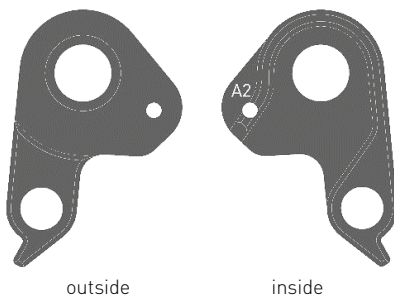

Item-No.: FRSC0060
Screw GHT12-060
M4 x 18mm

Hanger for SRAM & Shimano Standard

Item-No.: FRHG0021
Hanger GHM09-021

- fit for:**
- LECTOR LC 29/27.5 '17
 - ASKET LC 27.5 '17
 - ASKET AL 29/27.5 '17
 - HYBRIDE LANA O AL 29/27.5+ '17
 - HYBRIDE KATO AL 29/27.5+ '17
 - ROKET AL 27.5+ '17
 - LECTOR LC KID 26 '17

Item-No.: FRSC0060
Screw GHT12-060
M4 x 18mm

HANGER OVERVIEW 2017

2/8

Hanger Dummy for Pinion

Item-No.: FRHG0059
Hanger GHT12-059

Item-No.: FRSC0060
Screw GHT12-060
M4 x 18mm

fit for:

- HAMR X '17
- ROKET X '17

Hanger only for Shimano Direct Mount

Item-No.: FRHG0058
Hanger GHT12-058

Item-No.: FRSC0060
Screw GHT12-060
M4 x 18mm

fit for:

- DREAMR '17
- SLAMR AL '17
- SLAMR LC '17
- SLAMR X AL '17
- SLAMR X LC '17
- FRAMR AL '17
- FRAMR LC '17
- HAMR AL '17
- HAMR LC '17
- RIOT '17
- PATH RIOT '17
- HYBRIDE LANAO FS '17
- HYBRIDE KATO FS '17

Hanger for SRAM & Shimano Standard

Item-No.: FRHG0057
Hanger GHT12-057

Item-No.: FRSC0060
Screw GHT12-060
M4 x 18mm

fit for:

- DREAMR '17
- SLAMR AL '17
- SLAMR LC '17
- SLAMR X AL '17
- SLAMR X LC '17
- FRAMR AL '17
- FRAMR LC '17
- HAMR AL '17
- HAMR LC '17
- RIOT '17
- PATH RIOT '17
- HYBRIDE LANAO FS '17
- HYBRIDE KATO FS '17