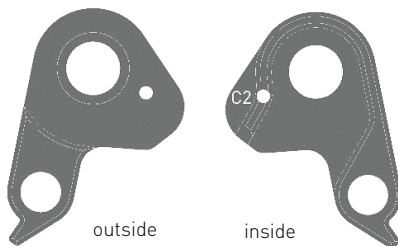

HANGER OVERVIEW 2017

Hanger only for Shimano Direct Mount

Item-No.: FRHG0001
Hanger GHM11-001

- fit for:**
- LECTOR UC 29 (9, 10, WC) '17
 - LECTOR UC X 29 (X8) '17

Item-No.: FRSC0026
Screw CGR16-026
M3 x 21mm

Hanger for SRAM & Shimano Standard

Item-No.: FRHG0002
Hanger GHM11-002

- fit for:**
- LECTOR UC 29 (9, 10, WC) '17
 - LECTOR UC X 29 (X8) '17

Item-No.: FRSC0026
Screw CGR16-026
M3 x 21mm

Hanger only for Shimano Direct Mount

Item-No.: FRHG0022
Hanger GHM09-022

- fit for:**
- LECTOR LC 29/27.5 '17
 - ASKET LC 27.5 '17
 - ASKET AL 29/27.5 '17
 - HYBRIDE LANA O AL 29/27.5+ '17
 - HYBRIDE KATO AL 29/27.5+ '17
 - ROKET AL 27.5+ '17
 - LECTOR LC KID 26 '17