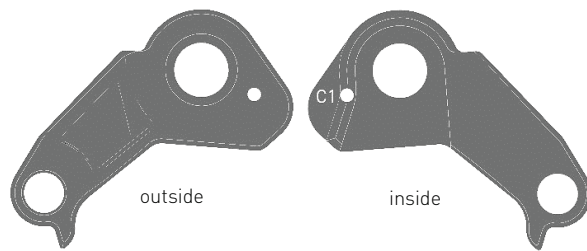

HANGER OVERVIEW 2017

Hanger only for Shimano Direct Mount

Item-No.: FRHG0001
Hanger GHM11-001

- fit for:**
- LECTOR UC 29 (9, 10, WC) '17
 - LECTOR UC X 29 (X8) '17

Item-No.: FRSC0026
Screw CGR16-026
M3 x 21mm

Hanger for SRAM & Shimano Standard

Item-No.: FRHG0002
Hanger GHM11-002

- fit for:**
- LECTOR UC 29 (9, 10, WC) '17
 - LECTOR UC X 29 (X8) '17

Item-No.: FRSC0026
Screw CGR16-026
M3 x 21mm

Hanger only for Shimano Direct Mount