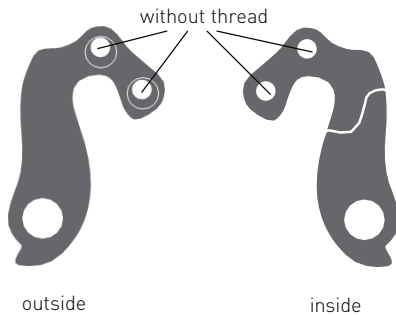

Item-No.: EZ1412
Hanger GRH-07bl (black)

Item-No.: FRSC0054
Screw 2x
M4 x 8mm T20 black

1. **fit for:**
2. 4X Team '11
   - CROSS incl. Lady '11, '15
   - EBS Alu* '10, '11, '12
   - EBS HTX Lector '07, '08, '09, '10
   - HTX Actinum '10, '11, '12
   - HTX Lector '07, '08, '09, '10
   - MISS Hardtail '10, '11, '12
   - RACE Actinum '07, '08
   - SE Alu* '10, '11, '12
   - SE Lector '10
   - PANAMA OX '15 (2, 3, 4) – running change to **EZ1954 inside arranged**