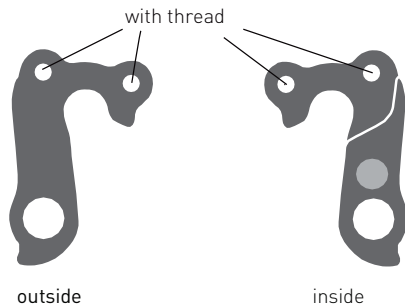

Item-No.: EZ1566
Hanger GRH-15si (silver)

Item-No.: FRSC0054
Screw 2x
M4 x 8mm T20 black

1. **fit for:**
2. EBS RACE Lector '10, '11, '12
   - RACE Lector '11, '12, '13 (Red)
   - RACE Lector Pro / SL '09, '10