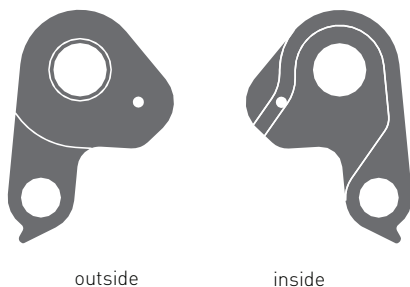

HANGER OVERVIEW 2017

Hanger only for Shimano Direct Mount

Item-No.: EZ2131
Hanger GHM09-010

- fit for:**
- LECTOR '16
 - ASKET '16

Item-No.: SM1373
Screw GH0-AMR16SC-PM318
M3 x 18mm

Hanger for SRAM & Shimano Standard

Item-No.: EZ2132
Hanger GHM09-020

- fit for:**
- LECTOR '16
 - ASKET '16

Item-No.: SM1373
Screw GH0-AMR16SC-PM318
M3 x 18mm

Hanger only for Shimano Direct Mount

Item-No.: EZ2038
Hanger GHT-12-001 (grey)

- fit for:**
- RIOT '14, '15, '16
 - RIOTLT '15
 - PATH RIOT '16
 - SLAMR '16
 - SLAMR X '16
 - FRAMR '16
 - DREAMR '16

Item-No.: SM1373
Screw GH0-AMR16SC-PM318
M3 x 18mm

Hanger for SRAM & Shimano Standard

Item-No.: EZ2037
Hanger GHT-12-031 (grey)

- fit for:**
- RIOT '14, '15, '16
 - RIOT LT '15
 - PATH RIOT '16
 - SLAMR '16
 - SLAMR X '16
 - FRAMR '16
 - DREAMR '16