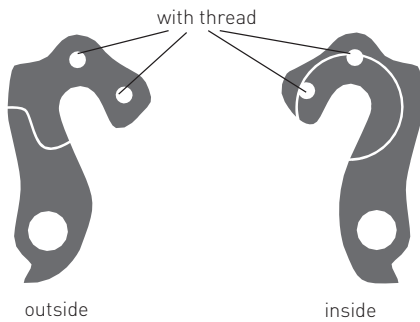

Item-No.: SM1373
Screw GH0-AMR16SC-PM318
M3 x 18mm

Hanger for SRAM & Shimano Standard

Item-No.: EZ2037
Hanger GHT-12-031 (grey)

- fit for:**
- RIOT '14, '15, '16
 - RIOT LT '15
 - PATH RIOT '16
 - SLAMR '16
 - SLAMR X '16
 - FRAMR '16
 - DREAMR '16

Item-No.: SM1373
Screw GH0-AMR16SC-PM318
M3 x 18mm

HANGER OVERVIEW 2017

4/8

Item-No.: EZ1954
Hanger GRH-21bl (black)

Item-No.: FRSC0054
Screw 2x
M4 x 8mm T20 black

fit for:

- TREKKING '12, '13 (5100-7500), '14 (5100-7500)
- CROSS '12, '13, '14
- SPEEDLINE Alu* '12, '13, '14 (5700-7500), '15 (3, 4)
- HTX 29" incl. Lector 29" '12, '13, '14
- 4X Team '12, '13
- 4X Comp '12, '13, '14
- SE '13, '14 (2000-8000)
- MISS '13, '14 (2000-8000)
- SE 29 '13, '14 (inkl. EBS)
- HTX* '13
- E-HYBRIDE Trekking (man/lady) '13, '14
- E-HYBRIDE Wave '13, '14
- E-HYBRIDE Cross (man/lady) '13, '14
- E-HYBRIDE SE29 '14
- LANA O incl. PRO '15, '16
- KATO incl. PRO '15, '16
- TACANA incl. PRO '15, '16
- PANAMA O '15 (5, 6, 7)
- PANAMA O X '15 (5, 6, 7, 8)
- THE HOOD '15
- TERU incl. MISS '15, '16, '17
- ANDASOL incl. LADY '15 (4, 6), '16
- ANDASOL X incl. LADY '15 (5, 7, 9), '16 (Cross)
- HTX '15, '16
- NILA '15, '16
- KATO FS '16, '17
- LANA O FS '16, '17
- SQUARE TREKKING '16, '17
- SQUARE CROSS, CROSS X '16, '17
- SQUARE URBAN, URBAN X '16, '17
- SQUARE TIMES '17
- KATO 29/27.5 '17
- KATO X 29 '17
- LANA O 29/27.5 '17
- ANDASOL CROSS, TREKKING, WAVE '17
- HYBRIDE KATO '17
- HYBRIDE LANA O '17
- HYBRIDE SQUARE CROSS, TREKKING '17