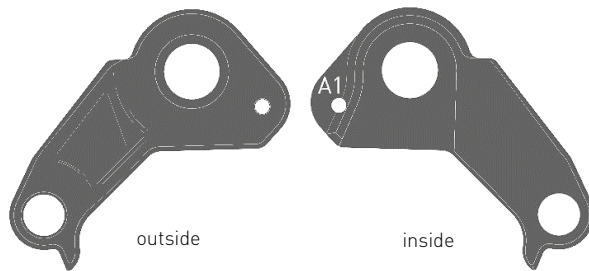

Item-No.: FRSC0060
Screw GHT12-060
M4 x 18mm

Hanger for SRAM & Shimano Standard

Item-No.: FRHG0021
Hanger GHM09-021

- fit for:**
- LECTOR LC 29/27.5 '17
 - ASKET LC 27.5 '17
 - ASKET AL 29/27.5 '17
 - HYBRIDE LANA O AL 29/27.5+ '17
 - HYBRIDE KATO AL 29/27.5+ '17
 - ROKET AL 27.5+ '17
 - LECTOR LC KID 26 '17

Item-No.: FRSC0060
Screw GHT12-060
M4 x 18mm

HANGER OVERVIEW 2017

2/8

Hanger Dummy for Pinion

Item-No.: FRHG0059
Hanger GHT12-059

Item-No.: FRSC0060
Screw GHT12-060
M4 x 18mm

fit for:

- HAMR X '17
- ROKET X '17

Hanger only for Shimano Direct Mount

Item-No.: FRHG0058
Hanger GHT12-058

Item-No.: FRSC0060
Screw GHT12-060
M4 x 18mm

fit for:

- DREAMR '17
- SLAMR AL '17
- SLAMR LC '17
- SLAMR X AL '17
- SLAMR X LC '17
- FRAMR AL '17
- FRAMR LC '17
- HAMR AL '17
- HAMR LC '17
- RIOT '17
- PATH RIOT '17
- HYBRIDE LANAO FS '17
- HYBRIDE KATO FS '17