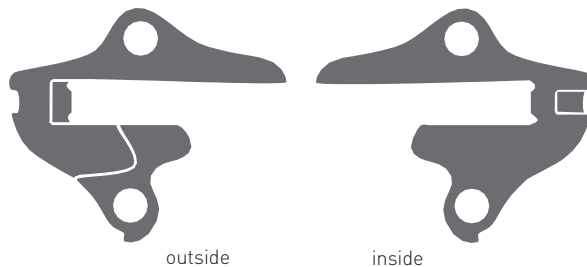

Item-No.: EZ1855
Hanger GRH-20si (silver)

Item-No.: FRSC0052
Screw 69-035-090
5mm Inbus
Item-No.: FRNT0052
Screw nut 69-035-090

fit for:

- E-Hybride Trail '11, '12, '13, '14