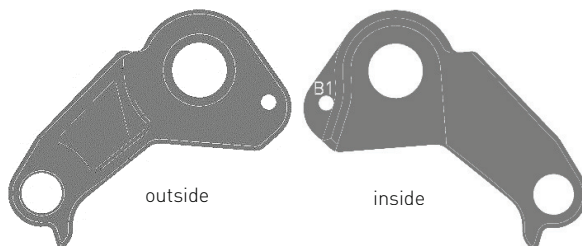

HANGER OVERVIEW 2017

Hanger only for Shimano Direct Mount

Item-No.: FRHG0001
Hanger GHM11-001

- fit for:**
- LECTOR UC 29 (9, 10, WC) '17
 - LECTOR UC X 29 (X8) '17

Item-No.: FRSC0026
Screw CGR16-026
M3 x 21mm

Hanger for SRAM & Shimano Standard

Item-No.: FRHG0002
Hanger GHM11-002

- fit for:**
- LECTOR UC 29 (9, 10, WC) '17
 - LECTOR UC X 29 (X8) '17

Item-No.: FRSC0026
Screw CGR16-026
M3 x 21mm

Hanger only for Shimano Direct Mount

Item-No.: FRHG0022
Hanger GHM09-022

- fit for:**
- LECTOR LC 29/27.5 '17
 - ASKET LC 27.5 '17
 - ASKET AL 29/27.5 '17
 - HYBRIDE LANA O AL 29/27.5+ '17
 - HYBRIDE KATO AL 29/27.5+ '17
 - ROKET AL 27.5+ '17
 - LECTOR LC KID 26 '17

Item-No.: FRSC0060
Screw GHT12-060
M4 x 18mm

Hanger for SRAM & Shimano Standard

Item-No.: FRHG0021
Hanger GHM09-021

- fit for:**
- LECTOR LC 29/27.5 '17
 - ASKET LC 27.5 '17
 - ASKET AL 29/27.5 '17
 - HYBRIDE LANA O AL 29/27.5+ '17
 - HYBRIDE KATO AL 29/27.5+ '17
 - ROKET AL 27.5+ '17
 - LECTOR LC KID 26 '17