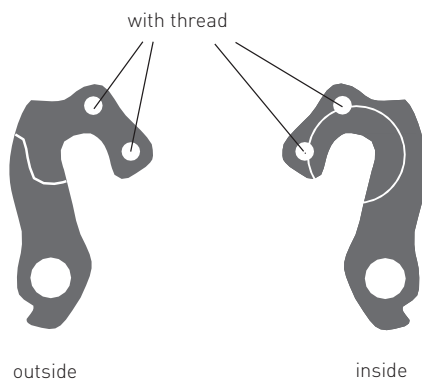

Item-No.: EZ1822
Hanger GRH-19bl (black)

Item-No.: FRSC0054
Screw 2x
M4 x 8mm T20 black

fit for:

- AMR Alu* '11, '12, '13
- AMR Lector '11, '12, '13
- MISS AMR '11, '12, '13, '14
- RT Actinum '11, '12, '13
- RT Lector '11, '12, '13
- HTX Lector '11, '12, '13
- EBS HTX Lector '11, '12, '13
- AMR 29 '13, '14
- ASX 650B '14
- MISS ASX 650B '14
- KATO FS incl. E:l '15
- LANAO FS '15

partially fit for:

- AMR Alu* '10
- AMR Lector '10
- MISS AMR '10