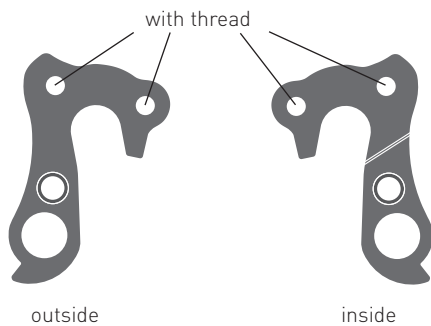

outside

inside

Item-No.: EZ1855

Hanger GRH-20si (silber)

fit for:

- E-Hybride Trail '11, '12, '13, '14

HANGER OVERVIEW 2016

Item-No.: EZ2010
Hanger GRH-23si (silber)