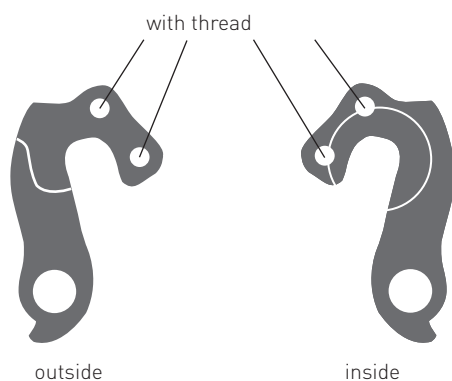

Item-No.: EZ1621

Hanger GRH-18bl (schwarz)

fit for:

- AMR Alu* '10
- AMR Lector '10
- MISS AMR '10

teilweise fit for:

- AMR Alu* '11
- AMR Lector '11
- HTX Lector '11
- MISS AMR '11
- RT Actinum '11
- RT Lector '11