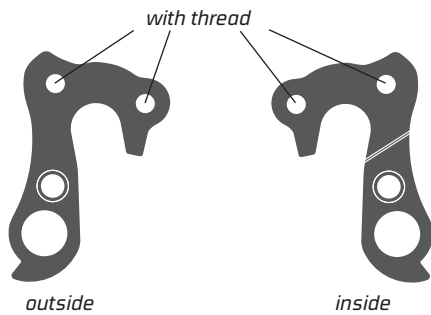

outside

inside

Item-No.: EZ1855

Hanger GRH-20si (silver)

fit for:

E-Hybride Trail '11,'12,'13,'14

HANGER OVERVIEW 2015

5/5