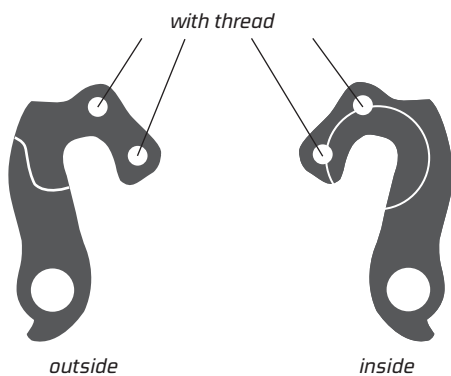

Item-No.: EZ1822
Hanger GRH-19bl (black)

fit for:
AMR Alu* '11,'12,'13
AMR Lector '11,'12,'13
HTX Lector '11,'12,'13
MISS AMR '11,'12,'13,'14
RT Actinum '11,'12,'13
RT Lector '11,'12,'13
EBS HTX Lector '11,'12,'13
AMR 29 '13,'14
ASX 650B '14
MISS ASX 650B '14
KATO FS incl. E:l '15
LANAO FS '15

partly fit for:
AMR Alu* '10
AMR Lector '10
MISS AMR '10