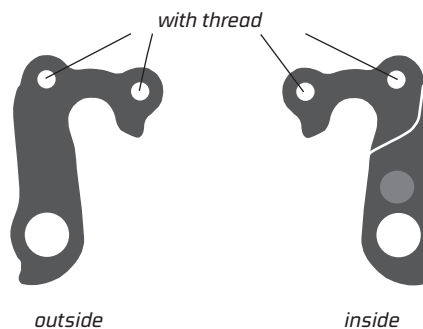

outside

inside

Item-No.: EZ1858

Hanger GRH-25bl (black)

fit for:

NIVOLET '15 (2)

outside

inside

Item-No.: EZ1859

Hanger GRH-26bl (black)

fit for:

NIVOLET '15 (9, EBS)

Item-No.: EZ1352
Hanger GRH-06bl (black)

fit for:
 AMR Alu* '06, '07, '08, '09
 AMR Lector '08, '09
 AMR Plus / LT (Long Travel) Alu* '08, '09
 AMR Plus Lector '09
 ASX '07 (only for frames with the number A...)
 ASX '09, '10, '11, '12, '13
 ASX Plus '10, '11
 DUAL Team '06, '07
 ERT '06, '07, '08, '09
 FR Northshore '03, '04, '05, '06, '07, '08, '09
 HTX Actinum '07, '08, '09
 HTX Alu* '01, '02, '03, '04, '05, '06, '07
 MISS AMR '08, '09
 MISS Hardtail 5700 '06, '07
 MISS RT '04, '05, '06, '07, '08, '09, '10, '11, '12, '13, '14
 RT Actinum '07, '08, '09, '10
 RT Alu* '03, '04, '05, '06, '07
 RT DUAL '04, '05, '06, '07
 RT Lector '08, '09, '10
 RT Scandium '06
 TR incl. Lady '08, '09, '10, '11, '13 (1300-1800), '14 (1100-1800, EBS)
 PANAMA0 '15 (2, 3)

Item-No.: EZ1412
Hanger GRH-07bl (black)

fit for:
 4X Team '11
 CROSS incl. Lady '11, '15
 EBS Alu* '10, '11, '12
 EBS HTX Lector '07, '08, '09, '10
 HTX Actinum '10, '11, '12
 HTX Lector '07, '08, '09, '10
 MISS Hardtail '10, '11, '12
 RACE Actinum '07, '08
 SE Alu* '10, '11, '12
 SE Lector '10