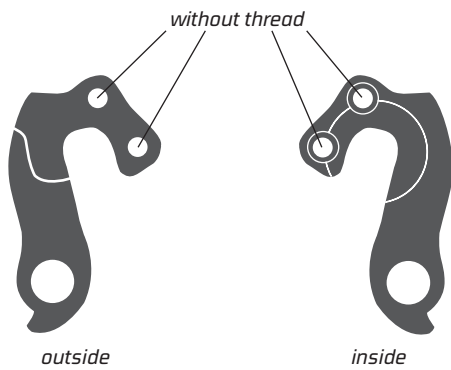

Item-No.: EZ1621
Hanger GRH-18bl (black)

fit for:
AMR Alu* '10
AMR Lector '10
MISS AMR '10

partly fit for:
AMR Alu* '11
AMR Lector '11
HTX Lector '11
MISS AMR '11
RT Actinum '11
RT Lector '11