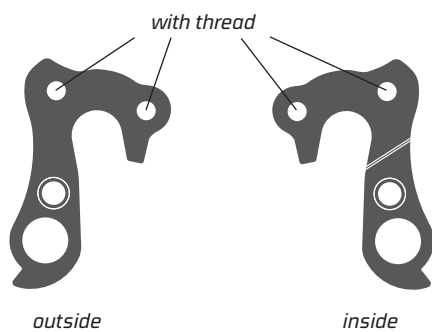

HANGER OVERVIEW 2014

6/6

item no.: EZ2010
hanger GRH-23 si (silver)

item no.: EZ2011
hanger GRH-23 bl (black)

fit for:
Race Lector '13 (Pro, 7000), '14