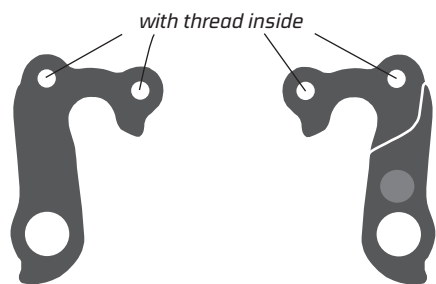

outside

inside

item no.: EZ1566
hanger GRH-15si (silver)

fit for:
EBS RACE Lector '10, '11, '12
RACE Lector '11, '12, '13 (Red)
RACE Lector Pro / SL '09, '10