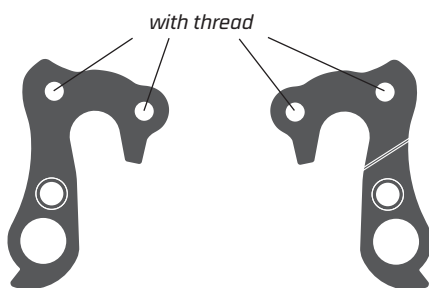

partly fit for:
MISS '12
SE '12

*Alu = no Carbon (Lector), no Actinum, no Scandium / All hangers will be delivered incl. fixing screws

HANGER OVERVIEW 2013

6/6

outside

inside

item no.: EZ1956
hanger GRH-22 si (silver)

fit for:
SPEEDLINE Lector '12,'13

outside

inside

item no.: EZ1855
hanger GRH-20 si (silver)

fit for:
E-Hybride '11,'12,'13

outside

inside

item no.: EZ2010
hanger GRH-23 si (silver)