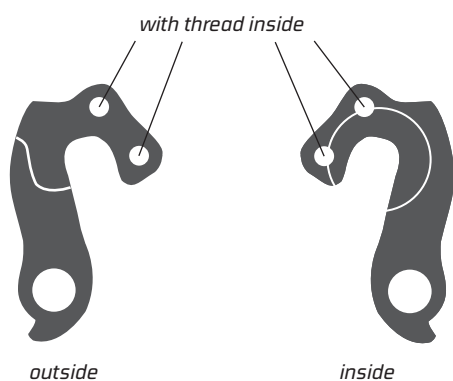

item no.: EZ1822
hanger GRH-19bl (black)

fit for:
AMR Alu* '11, '12, '13
AMR Lector '11, '12, '13
HTX Lector '11, '12
MISS AMR '11, '12, '13
RT Actinum '11, '12, '13
RT Lector '11, '12, '13
EBS HTX Lector '11, '12
AMR 29 '13

partly fit for:
AMR Alu* '10
AMR Lector '10
MISS AMR '10