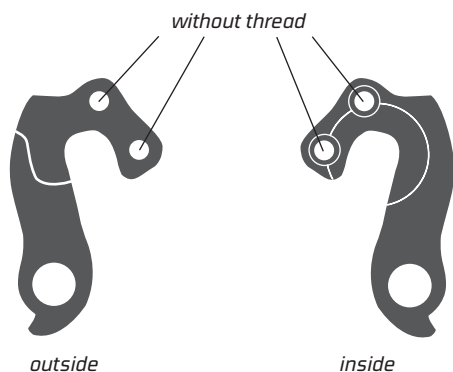

HANGER OVERVIEW 2013

5/6

item no.: EZ1621
hanger GRH-18bl (black)

fit for:
AMR Alu* '10
AMR Lector '10
MISS AMR '10

partly fit for:
AMR Alu* '11
AMR Lector '11
HTX Lector '11
MISS AMR '11
RT Actinum '11
RT Lector '11